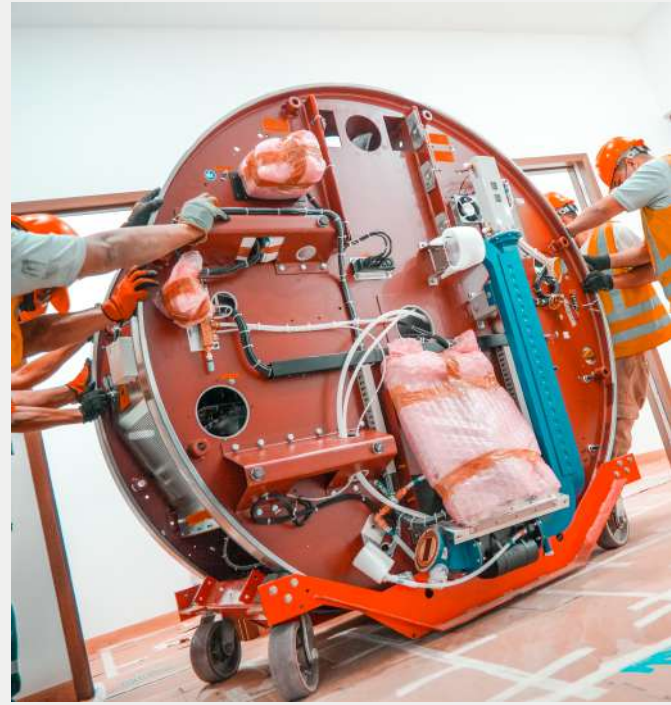

LOGÍSTICA

- EQUIPO MÉDICO

Todo nuestro personal se encuentra capacitado para el manejo de equipo delicado.

- EQUIPO ELECTRÓNICO

Ofrecemos a nuestros clientes controles de calidad y seguridad en el manejo de este tipo de carga.

- TRASLADO DE VEHÍCULOS

Garantizamos una logística segura y eficiente para el transporte de las unidades.

- REUBICACIÓN DE BOUTIQUES

Nos encargamos del traslado de boutiques, tiendas departamentales o centros comerciales.

- OBRAS DE ARTE

Movemos todo tipo de obras para galería, museo o exposición, así como los muebles para su exhibición.