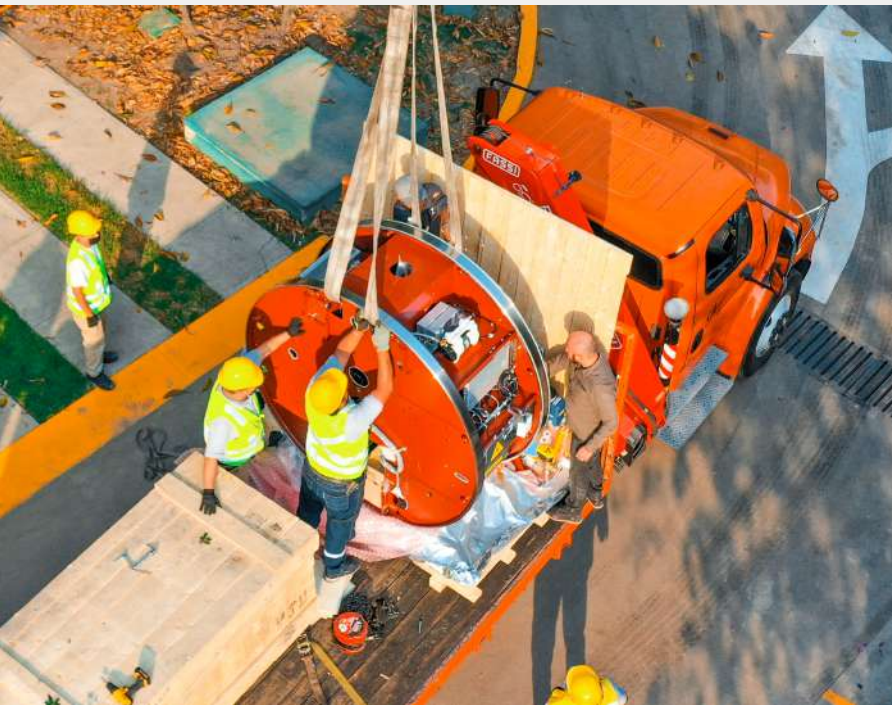

LOGÍSTICA

- EQUIPO MÉDICO

Todo nuestro personal se encuentra capacitado para el manejo de equipo delicado.

- EQUIPO ELECTRÓNICO

Ofrecemos a nuestros clientes controles de calidad y seguridad en el manejo de este tipo de carga.

- TRASLADO DE VEHÍCULOS

Garantizamos una logística segura y eficiente para el transporte de las unidades.

- REUBICACIÓN DE BOUTIQUES

Nos encargamos del traslado de boutiques, tiendas departamentales o centros comerciales.

- OBRAS DE ARTE

Movemos todo tipo de obras para galería, museo o exposición, así como los muebles para su exhibición.